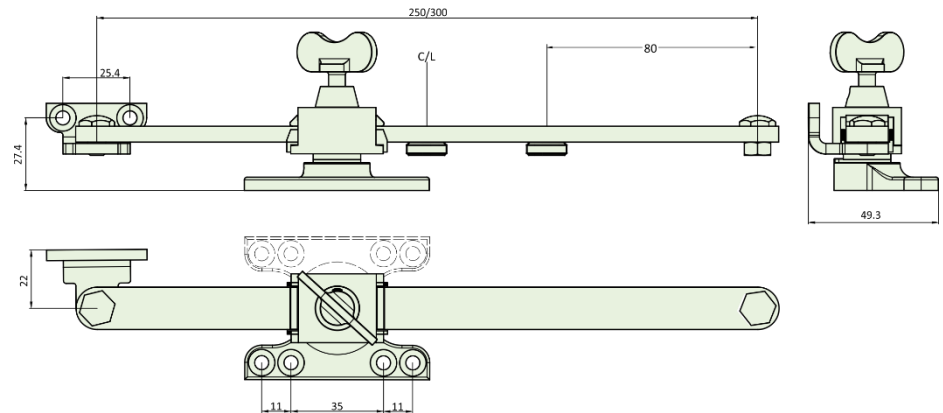

PRODUCT FEATURES & TECHNICAL INFORMATION

- Classic and elegant single arm slide stay designed for windows positioned within a timber frame or timber window and frame
- Butterfly or Knurled knob secures the stay and window in any desired position
- Restrictor device for added security & safety with different positions available
- Available in 2 sizes 250 and 300
- Brackets supplied for standard side hung outward opening applications
For inward opening or top hung windows please contact us to discuss configuration options
- Suitable for M5 countersunk fixing screws
- Available in several finishes or matching RAL finish on request
- Complimentary window handle designs available
- Complimentary door handles and escutcheons available for suited look

T59S Classic Single Arm Slide Stay – Butterfly or Knurled Knob

T59S

T59SKN

Dimensions